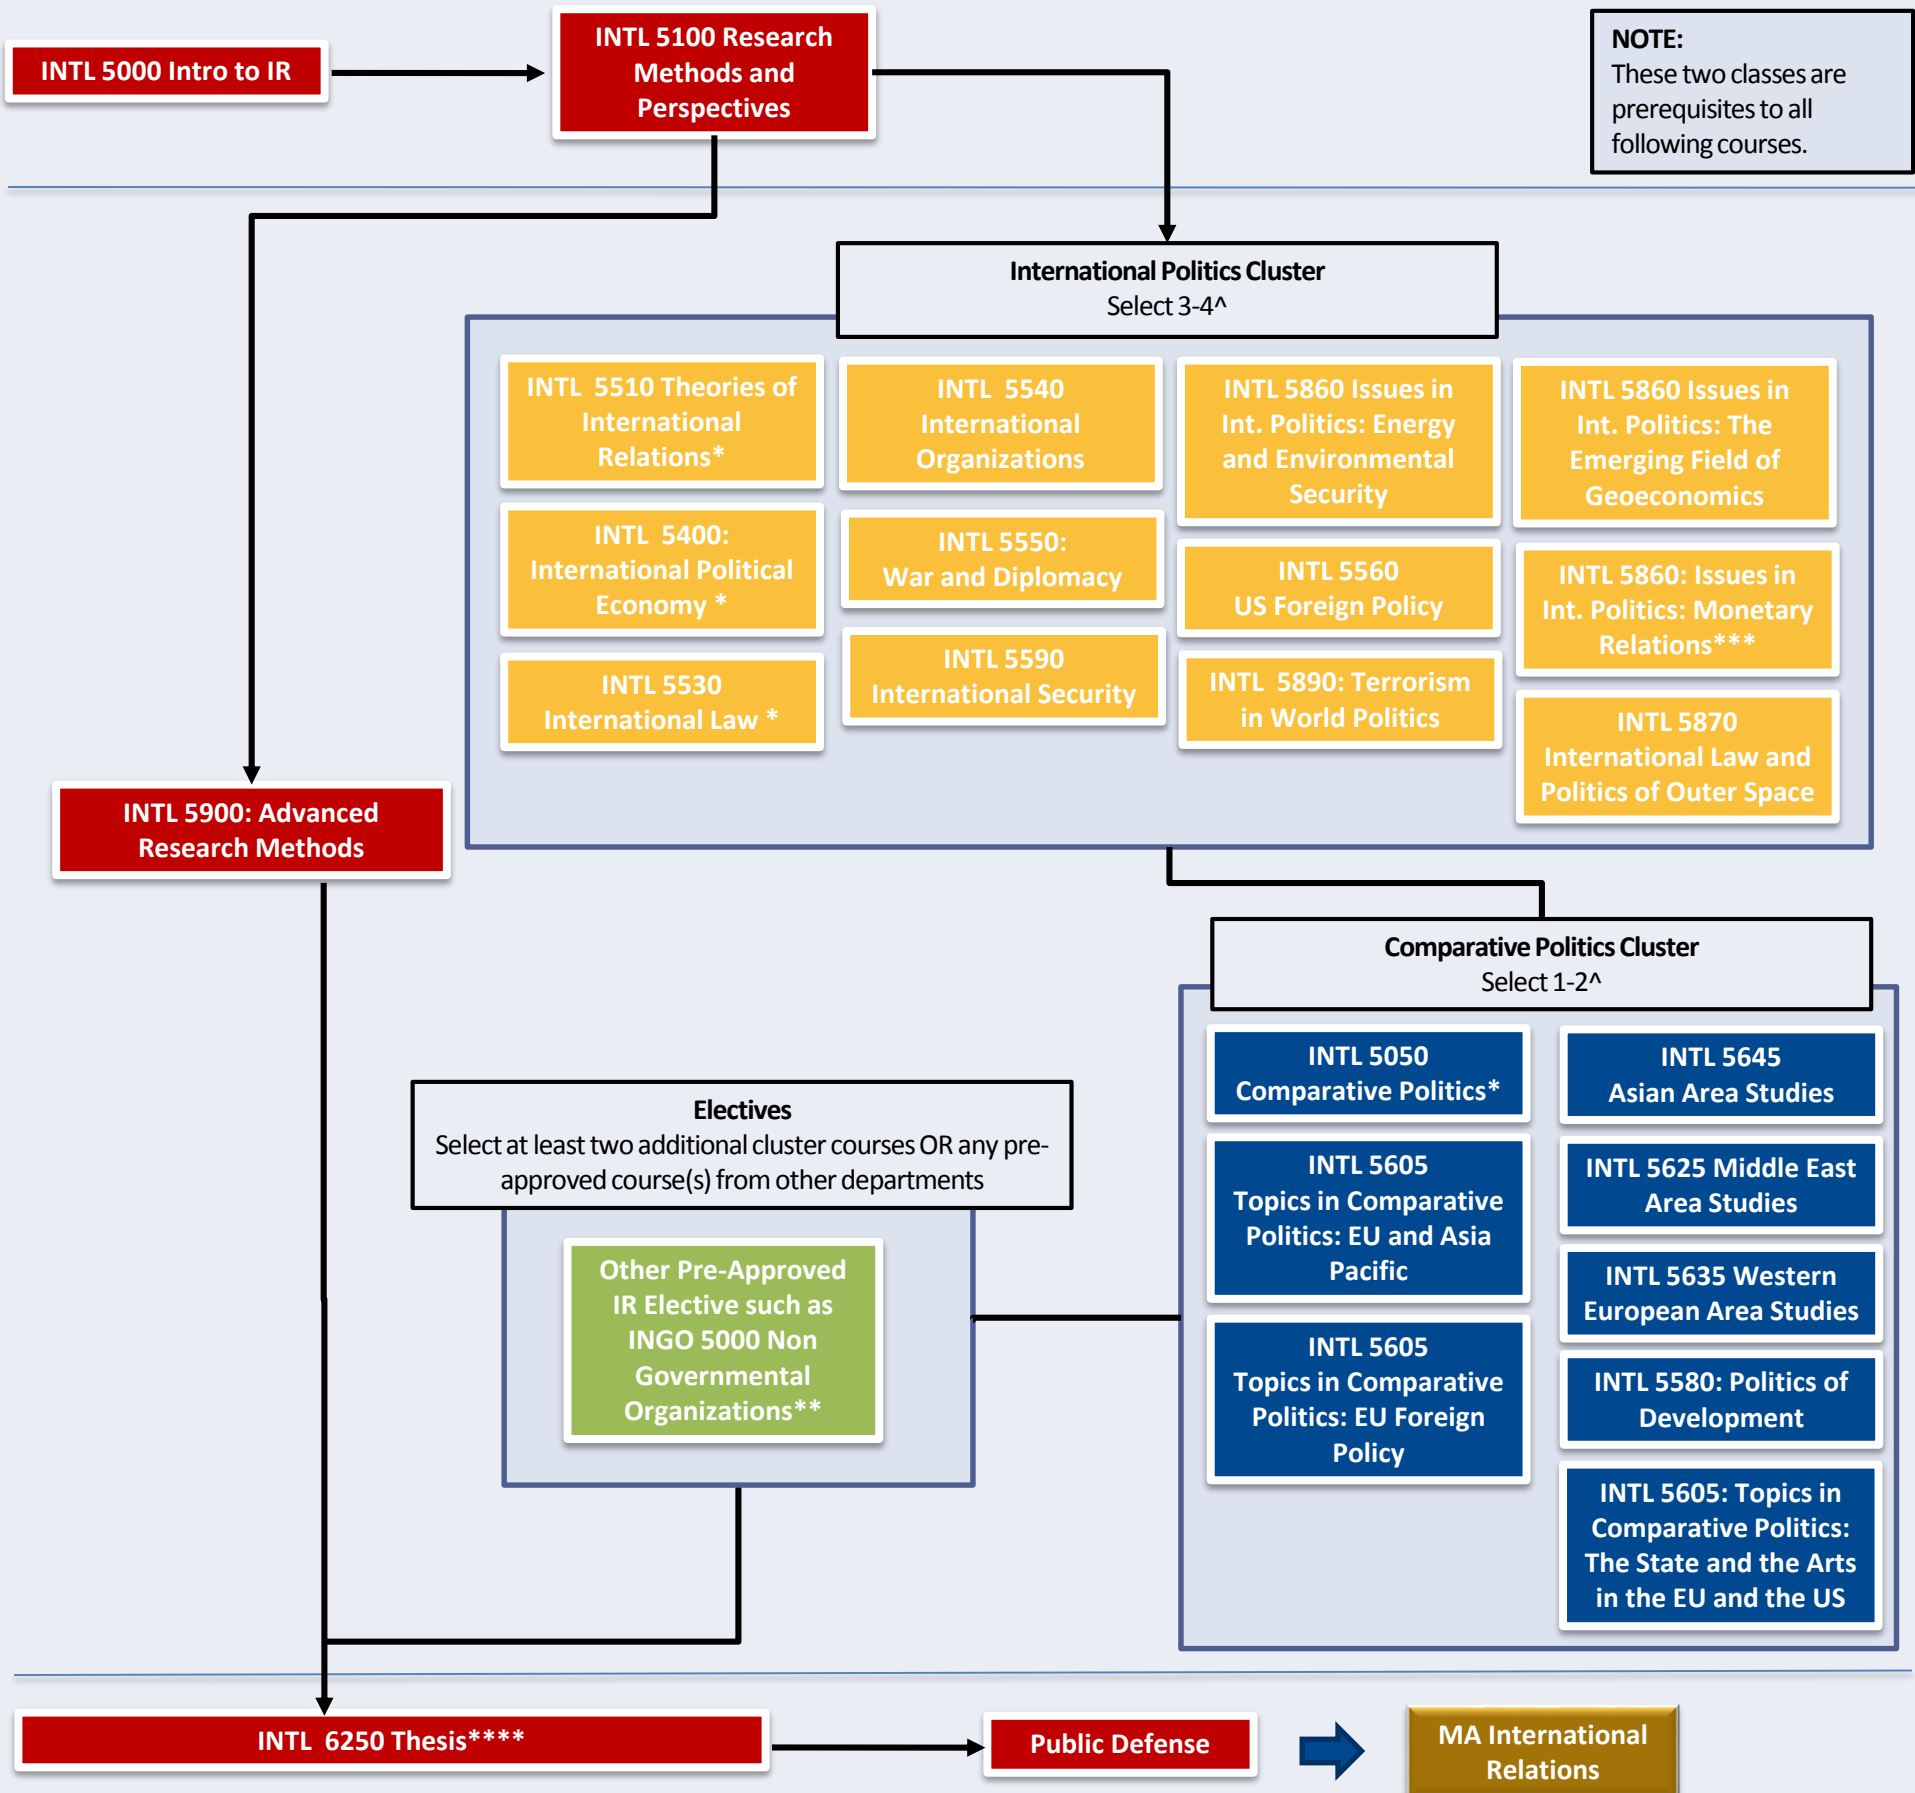

Graduate Roadmap (MA)

The program comprises a minimum of **12 courses in total**. Cluster courses are subject to change.

Legend

Required

International Politics Cluster (3-4)

Comparative Politics Cluster (1-2)

^Note: **Minimum of 5** cluster classes required in total; student's choice which courses; the program thus comprises 5 required, 5 cluster and 2 elective courses

GENERAL NOTES:

- *INTL 5510, INTL 5400, INTL 5050 and INTL 5530 are highly recommended.
- ** IR Electives or pre-approved course offered by other departments.
- *** INTL 5860 Monetary Relations builds on INTL 5400, International Political Economy.
- **** The thesis has to be written in the *two consecutive, final* terms. It counts as two courses. The public defense is an integral part of the thesis process.